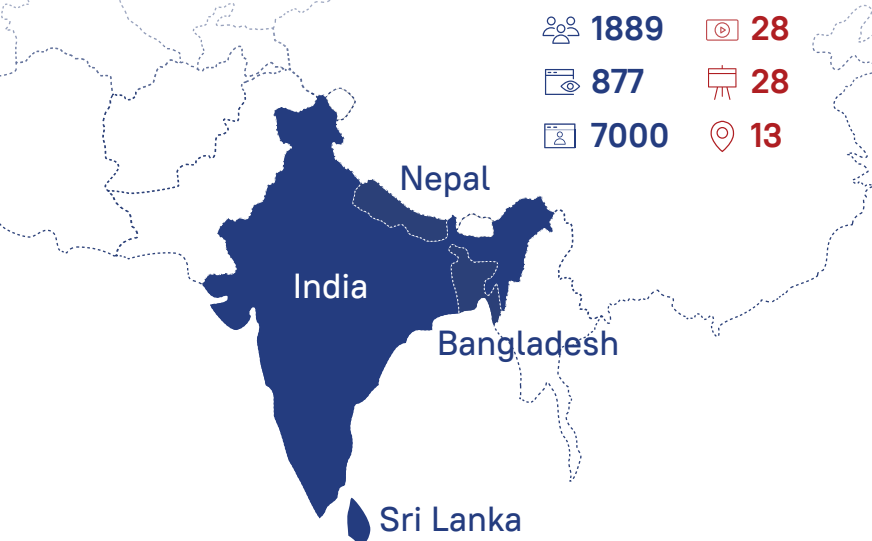

RESULTS OF ONLINE EDU FAIRS

INDIAN SUBCONTINENT. 23 February 2022

Begin
roup
BE IN GROUP

Visitors

- Visitors at the fair
- Visitors at presentations
- Pre-registered visitors

Exhibitors

- Presentations at the fair
- Exhibitors at the fair
- Countries represented

Belgium

- Artevelde University of Applied Sciences

Czech Republic

- Embassy of the Czech Republic in New Delhi

France

- Campus France India
- EM Normandie Business School
- EM Strasbourg Business School
- IESEG School of Management
- SKEMA Business School

Malaysia

- Universiti Malaya

Netherlands

- Maastricht University

North Cyprus

- Near East University
- University of Kyrenia

Russia

- Northern (Arctic) Federal University named after M.V. Lomonosov
- Pirogov Russian National Research Medical University (RNRMU)
- RUDN University
- Siberian State Medical University (SibMed)
- Southern Federal University
- Ural State University of Economics

Sweden

- Halmstad University

USA

- Edinboro University
- Ferris State University
- Miami University
- Millersville University