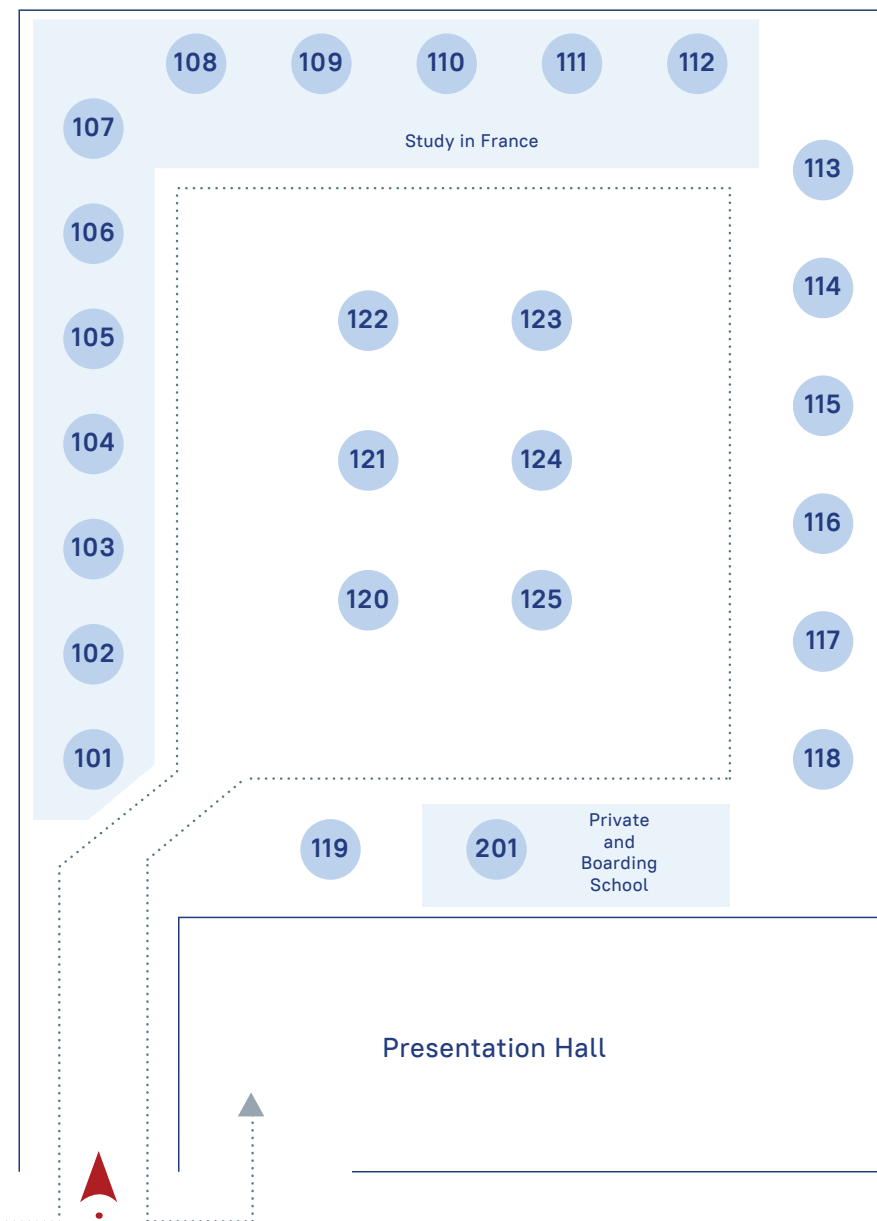

BEGIN EDU FAIR

Bangalore, 28 February 2023

EXHIBITOR LIST

Australia	
University of Sydney	119
Finland	
LUT University / LAB University of Applied Sciences.....	120
France	
Burgundy School of Business	111
Campus France	112
CEFAM International School of Management.....	109
CESI Graduate School of Engineering.	110
EDHEC Business School.....	108
EM Normandie Business School.....	107
Excelia Business School.....	106
GEM Grenoble Ecole de Management	105
IESEG School of Management.....	104
KEDGE Business School.....	103
NEOMA Business School.....	102
Rennes School of Business	101
Hungary	
Budapest Business School	125
University of Miskolc.....	124
University of Pécs.....	123
Italy	
Domus Academy Milano	116
NABA – Nuova Accademia di Belle Arti...	117
Uni-Italia, India Center.....	118
Malaysia	
Asia Pacific University of Technology & Innovation (APU).....	114

Morocco	
Rabat Business School.....	113
Türkiye	
İstanbul Aydın University.....	115
UK	
Bloomsbury Institute London.....	121
USA	
CEFAM International School of Management.....	109
International American University.....	122
Private and Boarding School	
Switzerland	
Copperfield International School Verbier	201

Not yet registered?
Scan the QR code to receive your pass.